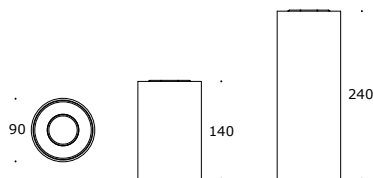

CAST LED SURFACE

A tubular shaped fixed surface mounted downlight with deeply recessed LED position for minimal visual impact.

CAST LED SURFACE

	140 mm	240 mm
reference	3116HW/WW/W	3117HW/WW/W Dim-to-Warm available phase cut dimmable
	not dimmable	
led wattage	12.9 W	12.9 W
power supply	350 mA DC	350 mA DC
lamp	COB 2700, 3000, 4000 K / CRI 97+	COB 2700, 3000, 4000 K / CRI 97+
optics	32°	32°
	850 lm	1535 lm